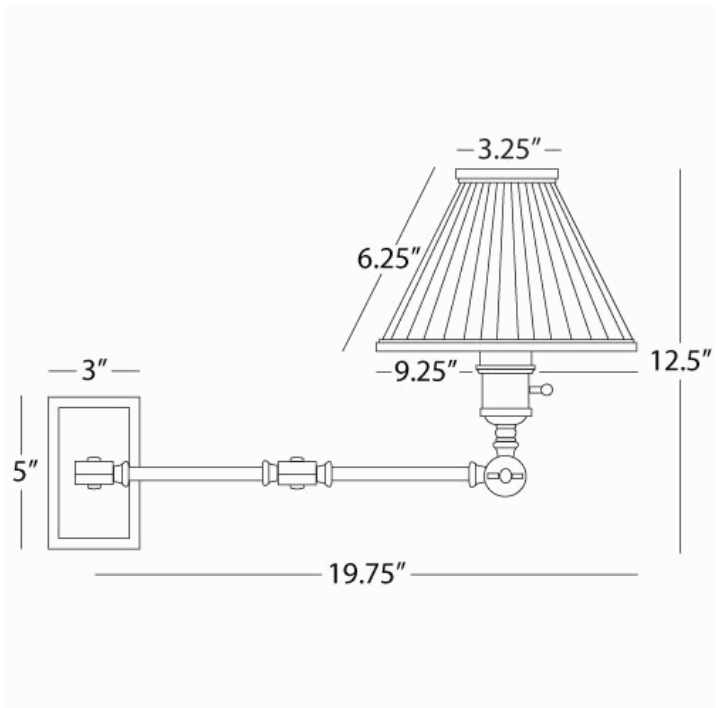

**ANT BEE**

**1883**

**Wall Swinger**

**1 - 60W Max.**

**Bulb Type: A**

**Switch: Hi - Lo Dimming**

**24" Cord Cover or Convertible Direct Wire**

**Antique Brass Finish over Metal**

**Oyster Silk Side Pleat Shade**

**FINISH OPTIONS:**

**1881 - Deep Patina Bronze**

**1893 - Brushed Nickel**

**\*\* Available for Quick SHIP \*\***