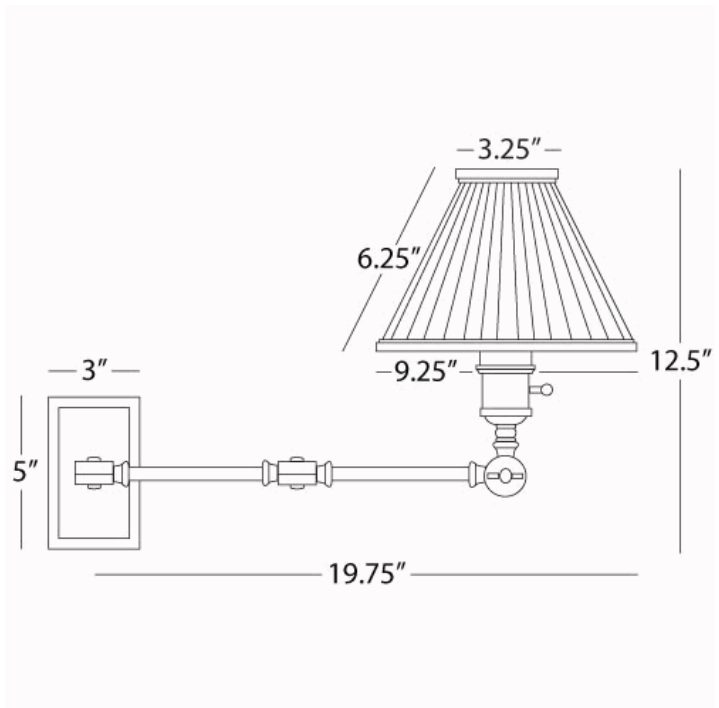

ANT BEE

1893

Wall Swinger

1 - 60W Max.

Bulb Type: A

Switch: Hi - Lo Dimming

24" Cord Cover or Convertible Direct Wire

Brushed Nickel Finish over Metal

Oyster Silk Side Pleat Shade

FINISH OPTIONS:

1881 - Deep Patina Bronze

1883 - Antique Brass

**** Available for Quick SHIP ****