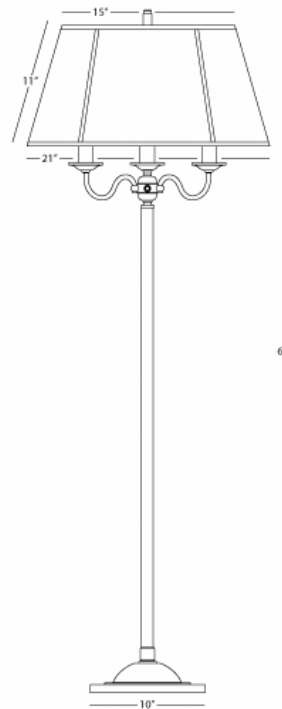

ALVIN

1904

5-Way Floor Lamp

3-60W, 1-100W Max.

Bulb Type: A

Switch: 5-Way

Antique Brass Finish over Metal / Brass

Barley Fabric Empire Shade w/ Narrow Piping

FINISH OPTION:

Z1904 - Deep Patina Bronze

** Available for Quick SHIP **