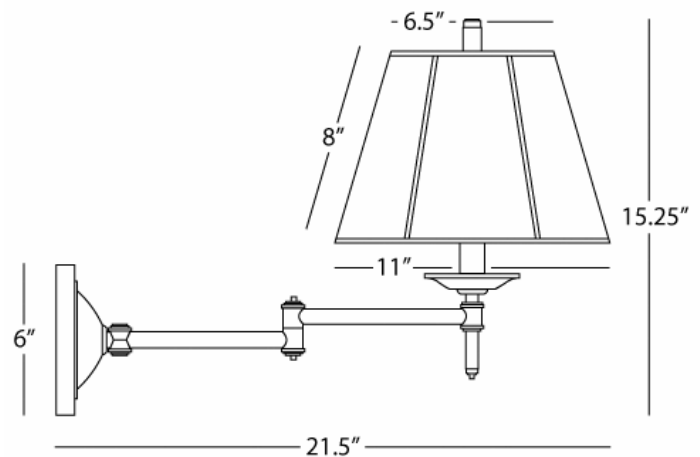

** Available for Quick SHIP **