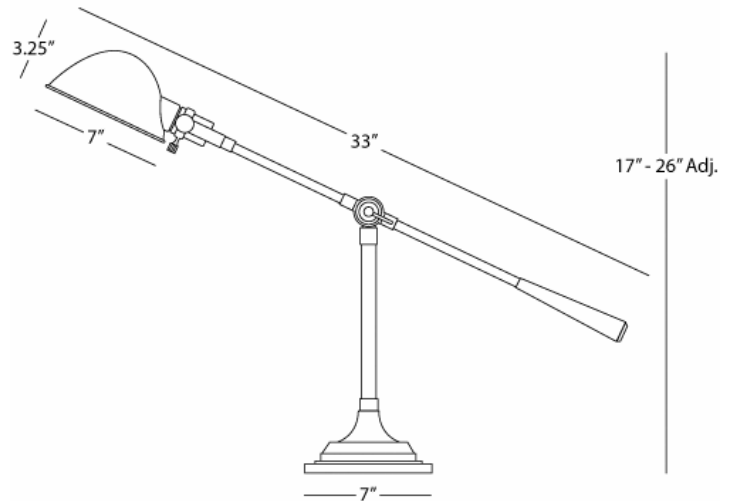

ALVIN

1913

Boom Pharmacy Table Lamp

1 - 60W Max.

Bulb Type: A

Switch: Full Range Dimmer

Antique Brass Finish over Metal / Brass

Metal Shade

FINISH OPTIONS:

S1913 - Polished Nickel

Z1913 - Deep Patina Bronze

** Available for Quick SHIP **