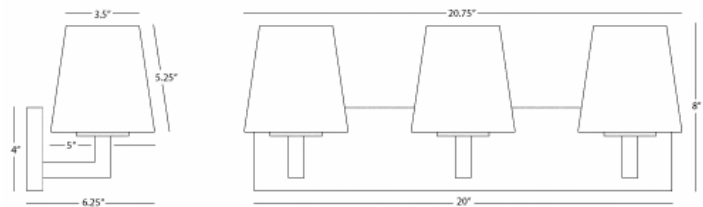

** Available for Quick SHIP **