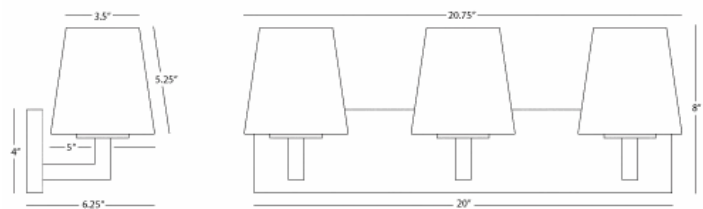

** Available for Quick SHIP **