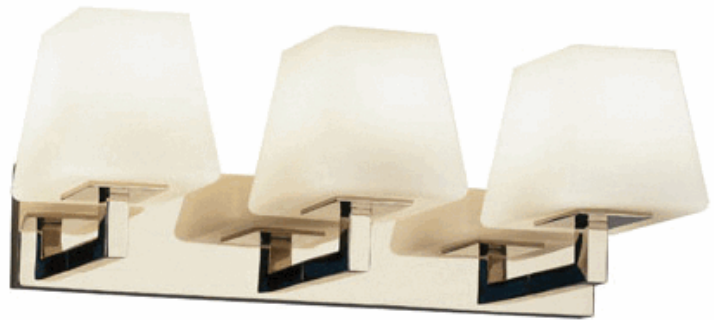

DOUGHNUT

193

Triple Arm Wall Sconce

3 - 60W Max.

Bulb Type: B10 Candelabra

Direct Wire Only

Polished Nickle Finish over Metal

Square White, Frosted Cased Glass Shades

FINISH OPTIONS:

190 - Antique Brass

191 - Antique Silver

192 - Deep Patina Bronze

**** Available for Quick SHIP ****