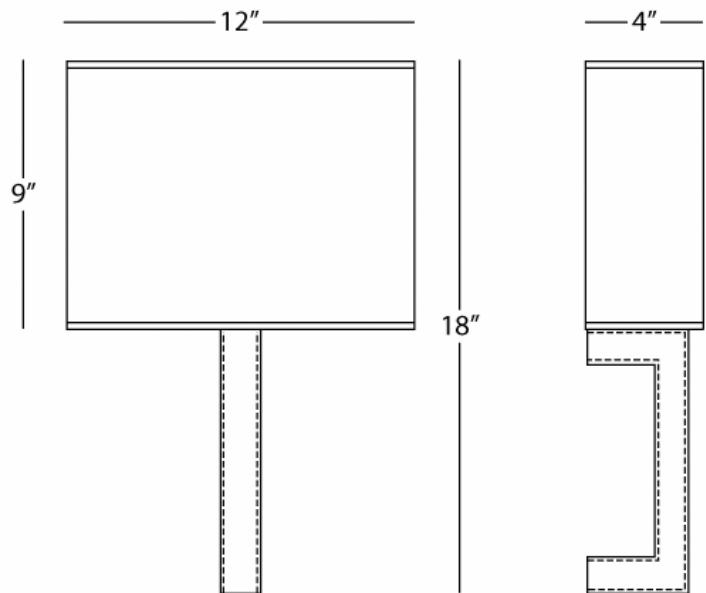

TODD

1956

"C" Wall Sconce

2-60W Max.

Bulb Type: B11 Torpedo

Switch: Direct Wire

Direct Wire Only

Black Leather w/ Off-White Contrast Stitching and

Polished Nickel Finished Hardware

Ascot White Fabric Shade

FINISH / SHADE OPTION:

1955 - Saddle Brown Leather

Ascot Bone Fabric Shade

** Available for Quick SHIP **