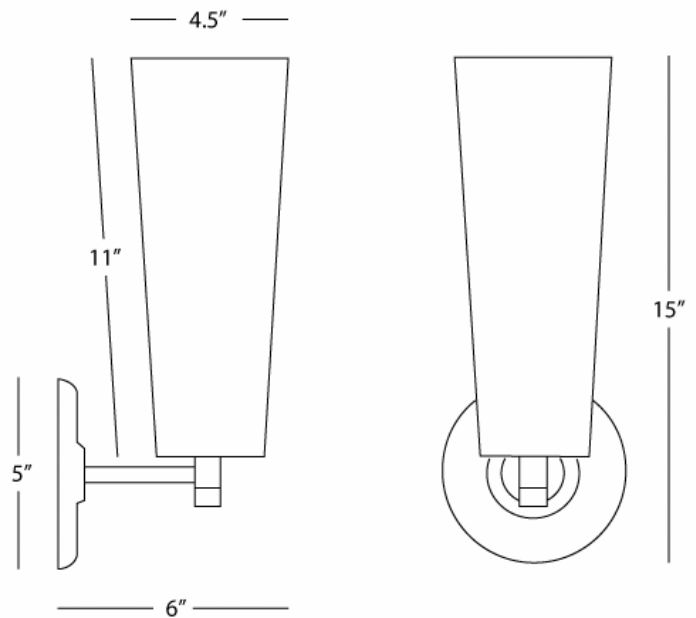

** Available for Quick SHIP **