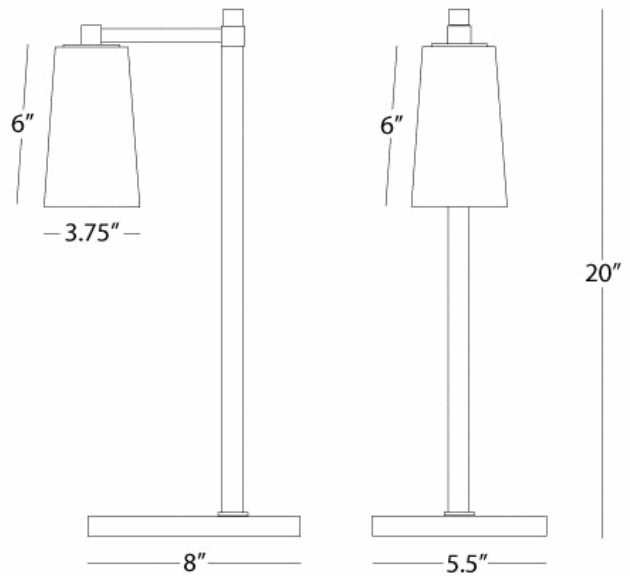

RICO ESPINET

NINA

2040

Single Light Downbridge Table Lamp

1-60W Max.

Bulb Type: B11 Torpedo

Switch: On-Off

Polished Nickel over Metal

Frosted White Cased Glass Shade

** Available for Quick SHIP **