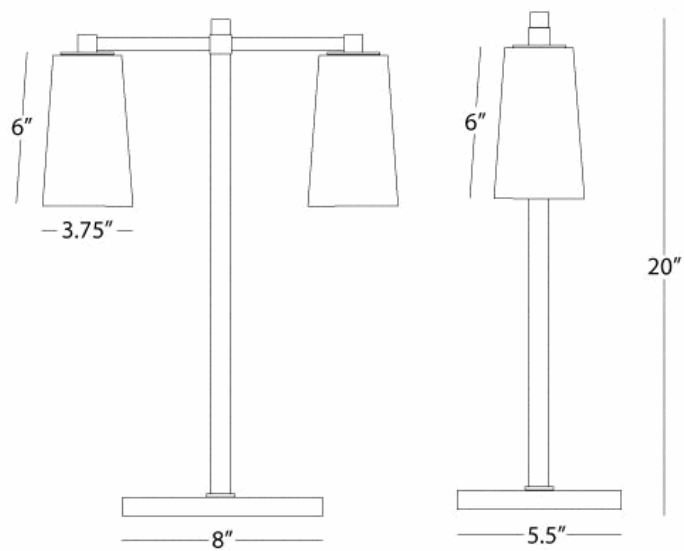

RICO ESPINET

NINA

2041

2-Light Downbridge Table Lamp

2-60W Max.

Bulb Type: B11 Torpedo

Switch: On-Off

Polished Nickel over Brass/Steel

Frosted White Cased Glass Shades

** Available for Quick SHIP **