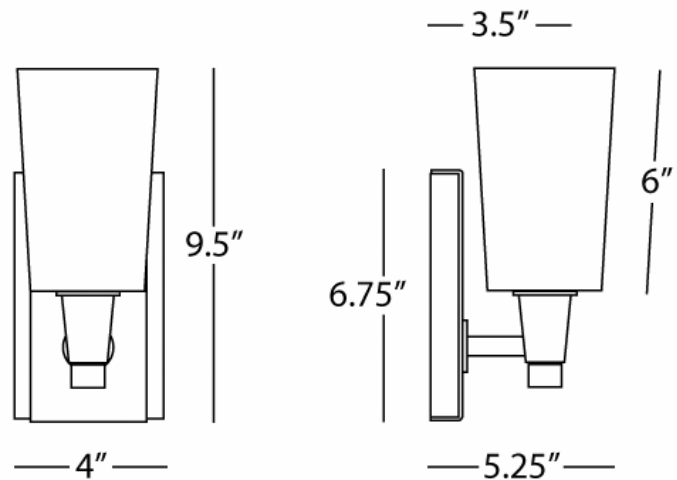

FINISH OPTION:

2060 - Deep Patina Bronze w/ Vintage Silver Accents