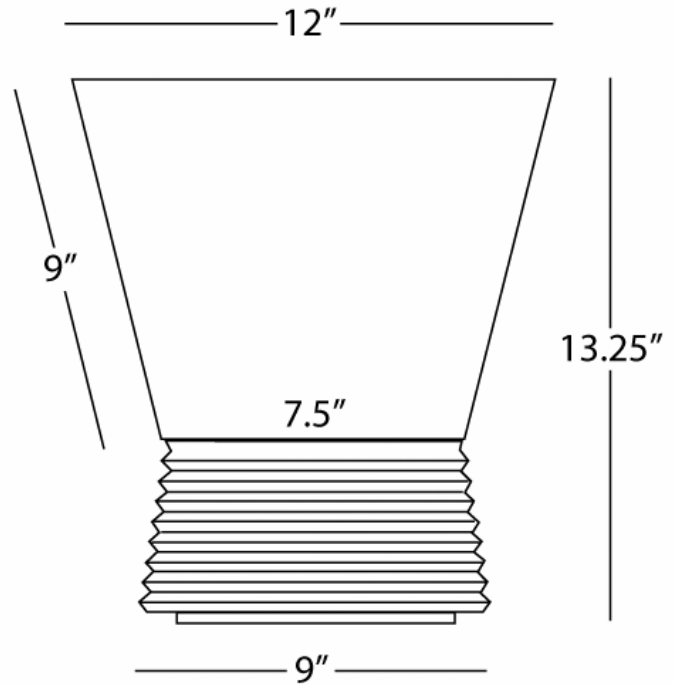

RICO ESPINET

FUZO

2070

Maya Accent Lamp

1-100W Max.

Bulb Type: A

Switch: Hi-Lo Line

Tudor Bronze Finish over Cast Metal

Oatmeal Linen Fabric Shade w/ Top Diffuser

** Available for Quick SHIP **