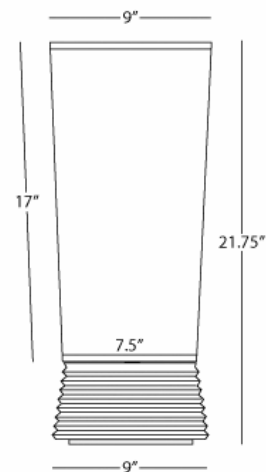

RICO ESPINET

FUZO

2070X

Maya Long Table Lamp

1-100W Max.

Bulb Type: A

Switch: Hi-Lo Dimming

Tudor Bronze Finish over Cast Metal

Golden Saki Fabric Shade w/ Top Diffuser

FINISH / SHADE OPTION:

W2070 - Stardust White Powder Coat

Brussels Linen White Shade

** Available for Quick SHIP **