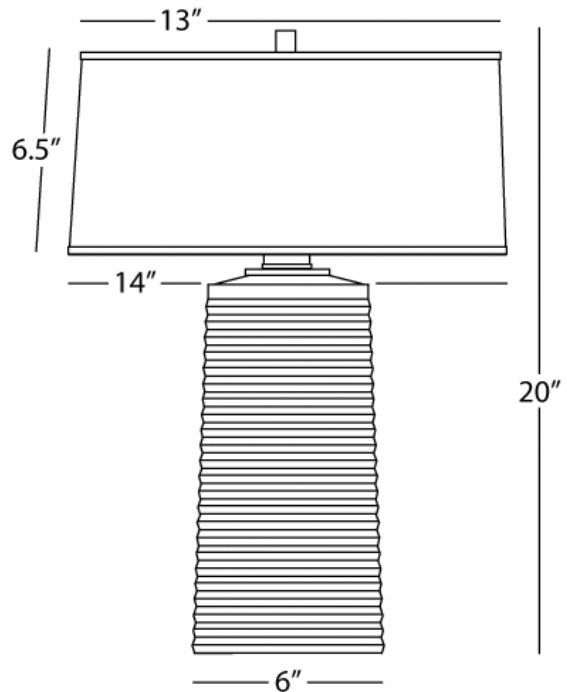

** Available for Quick SHIP **