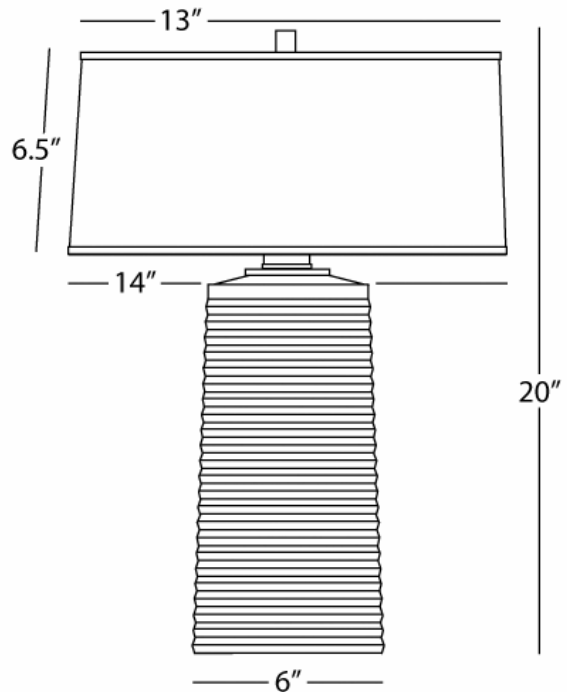

Golden Saki Fabric Shade w/ Top Diffuser

FINISH / SHADE OPTION:

2072 - Tudor Bronze

Oatmeal Linen Shade

W2072 - Stardust White Powder Coat

Brussels Linen White Shade

**** Available for Quick SHIP ****