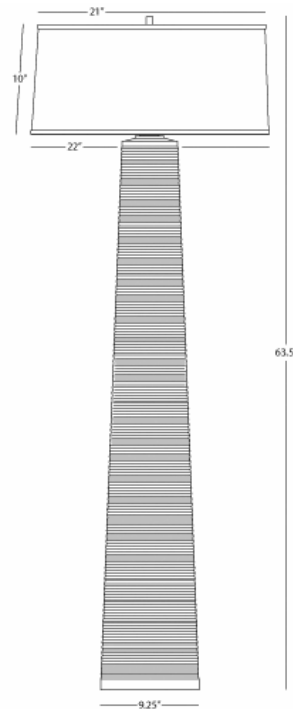

RICO ESPINET

FUZO

2073

Koffi Floor Lamp

3-60W Max.

Bulb Type: A

Switch: Full Range Floor Dimmer

Tudor Bronze Finish over Cast Metal

Oatmeal Linen Shade w/ Top Diffuser

FINISH / SHADE OPTION:

2073X - Tudor Bronze

Golden Saki Fabric Shade

W2073 - Stardust White Powder Coat

Brussels Linen White Shade

** Available for Quick SHIP **