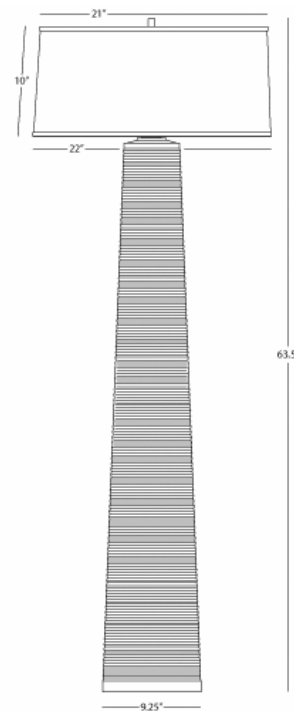

Golden Saki Fabric Shade w/ Top Diffuser

Cord Length / Color: 8 Ft. Black

FINISH / SHADE OPTION:

2073 - Oatmeal Linen Shade

W2073 - Stardust White Powder Coat

Brussels Linen White Shade

Silver Cord

**\*\* Available for Quick SHIP \*\***