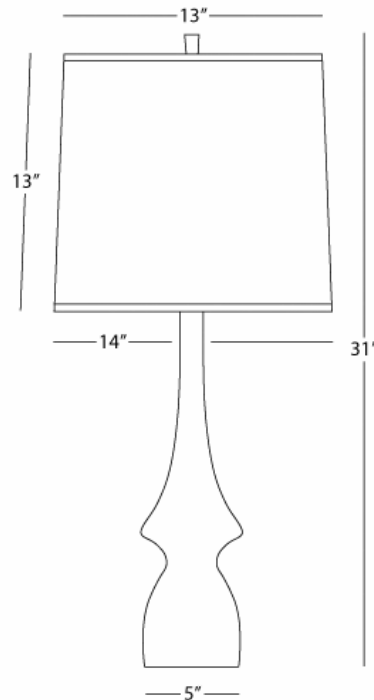

JAYNE

210

Table Lamp

1-150W Max.

Bulb Type: A

Switch: Full Range Dimmer

Oat Glazed Ceramic

Ascot White Fabric Drum Shade

SHADE OPTIONS:

210BL - Artichoke / Tobacco Geometric Print Linen

210BR - Tobacco / Pumpkin Geometric Print Linen

210RE - Pumpkin / Artichoke Geometric Print Linen

210X - Light Beige Linen

**** Available for Quick SHIP ****