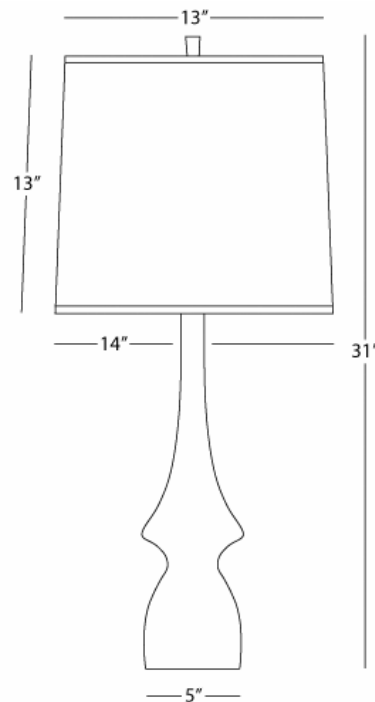

JAYNE

210RE

Table Lamp

1-150W Max.

Bulb Type: A

Switch: Full Range Dimmer

Oat Glazed Ceramic

Pumpkin / Artichoke Geometric Print Linen Drum Shad

**SHADE OPTIONS:**

210 - Ascot White Fabric

210BL - Artichoke / Tobacco Geometric Print Linen

210BR - Tobacco / Pumpkin Geometric Print Linen

210X - Light Beige Linen

**\*\* Available for Quick SHIP \*\***