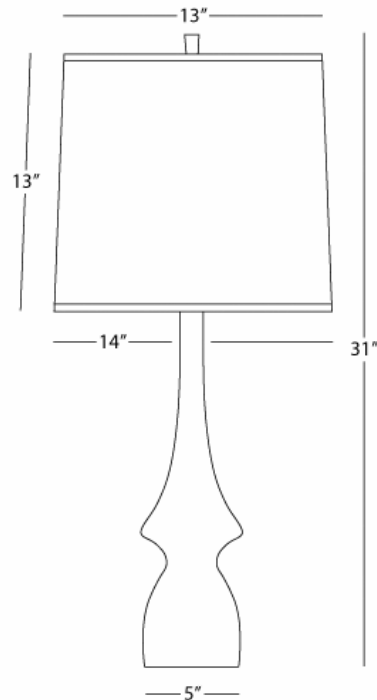

JAYNE

210X

Table Lamp

1-150W Max.

Bulb Type: A

Switch: Full Range Dimmer

Oat Glazed Ceramic

Light Beige Linen Linen Drum Shade

SHADE OPTIONS:

210 - Ascot White Fabric

210BL - Artichoke / Tobacco Geometric Print Linen

210BR - Tobacco / Pumpkin Geometric Print Linen

210RE - Pumpkin / Artichoke Geometric Print Linen

**** Available for Quick SHIP ****