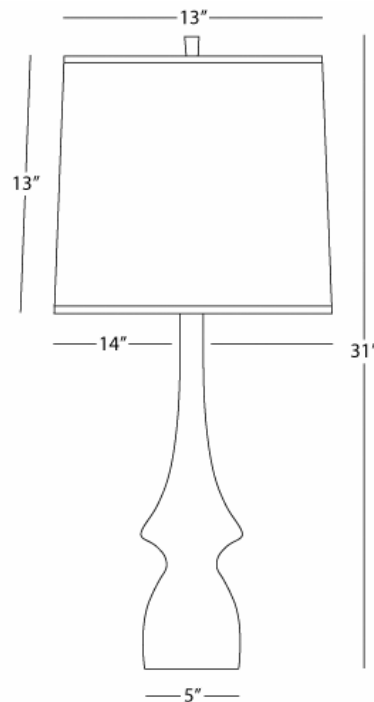

JAYNE

211

Table Lamp

1-150W Max.

Bulb Type: A

Switch: Full Range Dimmer

Pumpkin Glazed Ceramic

Ascot White Fabric Drum Shade

SHADE OPTIONS:

211BR - Tobacco / Pumpkin Geometric Print Linen Drum

211RE - Pumpkin / Artichoke Geometric Print Linen

Drum

211X - Light Beige Linen Drum

**** Available for Quick SHIP ****