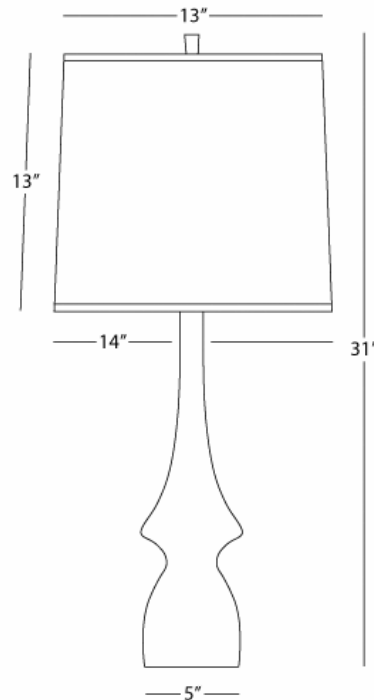

JAYNE

211RE

Table Lamp

1-150W Max.

Bulb Type: A

Switch: Full Range Dimmer

Pumpkin Glazed Ceramic

Pumpkin/Artichoke Geometric Print Linen Drum Shade

SHADE OPTIONS:

211 - Ascot White Fabric Drum

211BR - Tobacco / Pumpkin Geometric Print Linen Drum

211X - Light Beige Linen Drum

**** Available for Quick SHIP ****