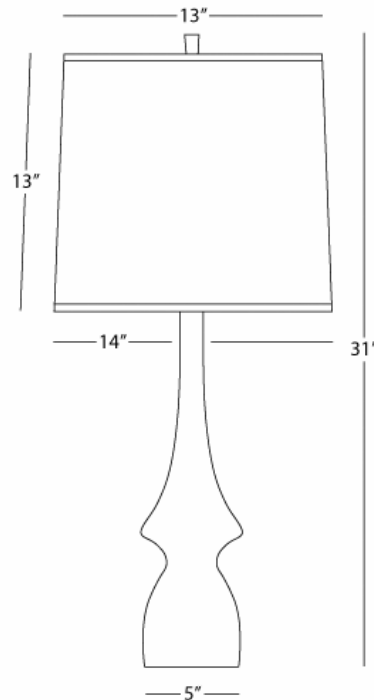

JAYNE

211X

Table Lamp

1-150W Max.

Bulb Type: A

Switch: Full Range Dimmer

Pumpkin Glazed Ceramic

Light Beige Linen Drum Shade

SHADE OPTIONS:

211 - Ascot White Fabric Drum

211BR - Tobacco / Pumpkin Geometric Print Linen Drum

211RE - Pumpkin / Artichoke Geometric Print Linen

Drum

**** Available for Quick SHIP ****