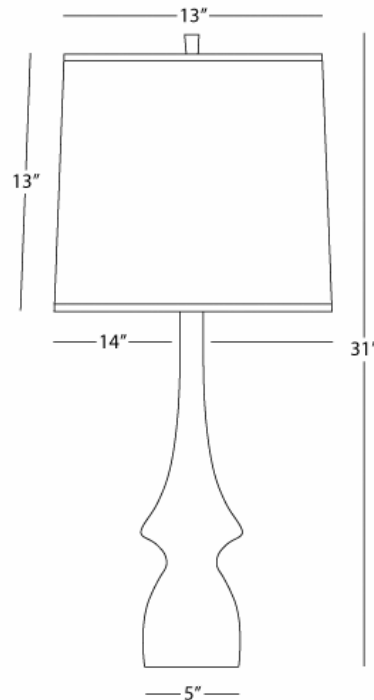

JAYNE

212

Table Lamp

1-150W Max.

Bulb Type: A

Switch: Full Range Dimmer

Tobacco Glazed Ceramic

Ascot White Fabric Drum Shade

SHADE OPTIONS:

212BL - Artichoke /Tobacco Geometric Print Linen Dru

212BR - Tobacco/Pumpkin Geometric Print Linen Drum

212X - Light Beige Linen Drum

** Available for Quick SHIP **