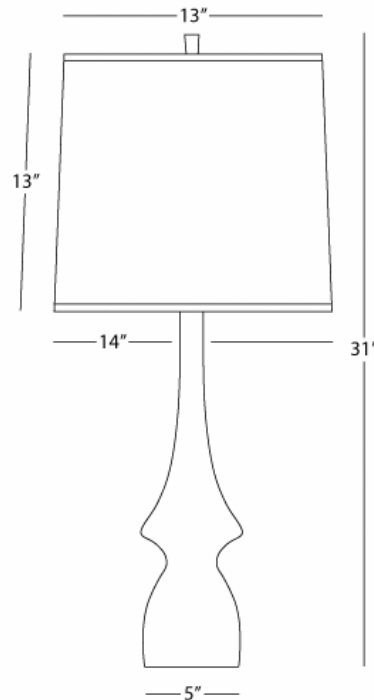

JAYNE

213

Table Lamp

1-150W Max.

Bulb Type: A

Switch: Full Range Dimmer

Artichoke Glazed Ceramic

Ascot White Fabric Drum Shade

SHADE OPTIONS:

213BL - Artichoke /Tobacco Geometric Print Linen Drum

213RE - Pumpkin / Artichoke Geometric Print Linen

Drum

213X - Light Beige Linen Drum

** Available for Quick SHIP **