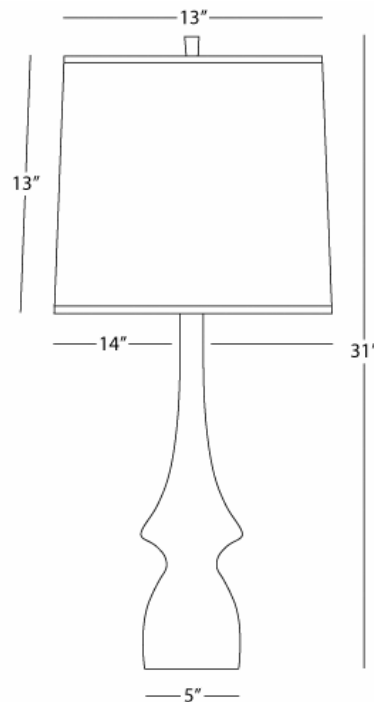

JAYNE

213RE

Table Lamp

1-150W Max.

Bulb Type: A

Switch: Full Range Dimmer

Artichoke Glazed Ceramic

Pumpkin / Artichoke Geometric Print Linen Drum Shad

SHADE OPTIONS:

213 - Ascot White Fabric Drum

213BL - Artichoke /Tobacco Geometric Print Linen Dru

213X - Light Beige Linen Drum

** Available for Quick SHIP **