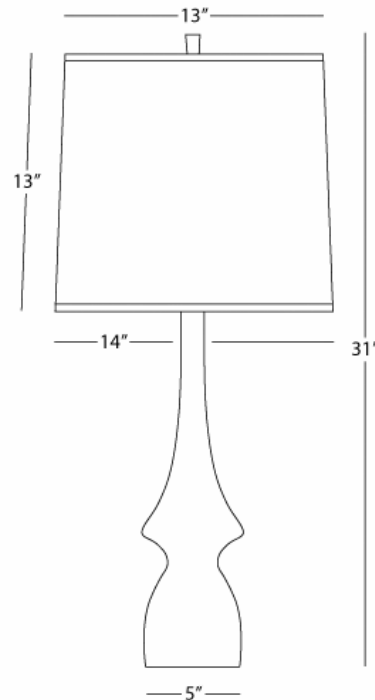

JAYNE

213X

Table Lamp

1-150W Max.

Bulb Type: A

Switch: Full Range Dimmer

Artichoke Glazed Ceramic

Light Beige Linen Drum Shade

SHADE OPTIONS:

213 - Ascot White Fabric Drum

213BL - Artichoke /Tobacco Geometric Print Linen Dru

213RE - Pumpkin / Artichoke Geometric Print Linen

Drum

** Available for Quick SHIP **