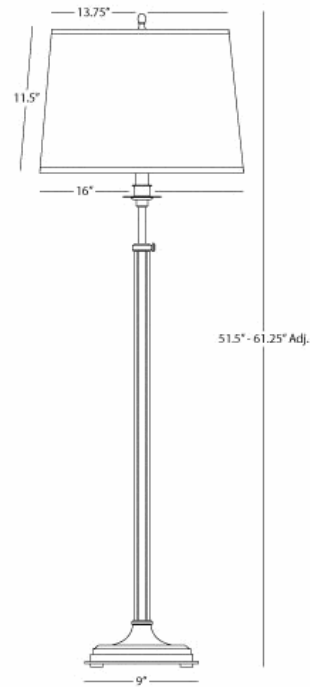

WINSTON

2142

Adjustable Club Floor Lamp

1-150W Max.

Bulb Type: A

Switch: Full Range Dimmer

Dark Natural Brass over Metal

Driftwood Linen Shade

w/ Brown Tape Trim

FINISH / SHADE OPTION:

D2142 - Dark Antique Nickel

Oyster Linen Shade w/

Gray Fabric Tape Trim

**** Available for Quick SHIP ****