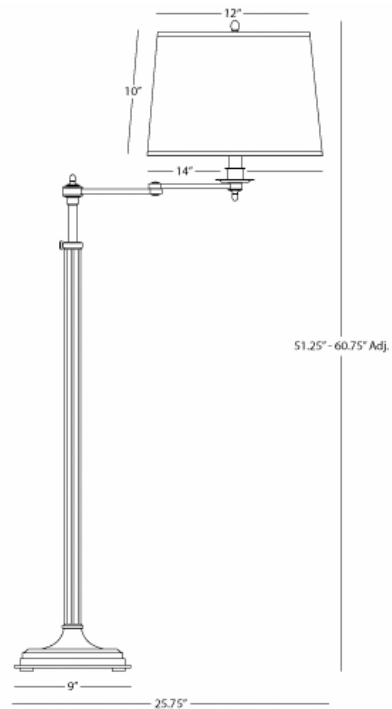

WINSTON

2143

Adjustable Swing Arm Floor Lamp

1-150W Max.

Bulb Type: A

Switch: Full Range Dimmer

Dark Natural Brass over Metal

Driftwood Linen Shade

w/ Brown Tape Trim

FINISH / SHADE OPTION:

D2143 - Dark Antique Nickel

Oyster Linen Shade w/ Gray

Fabric Tape Trim

**** Available for Quick SHIP ****