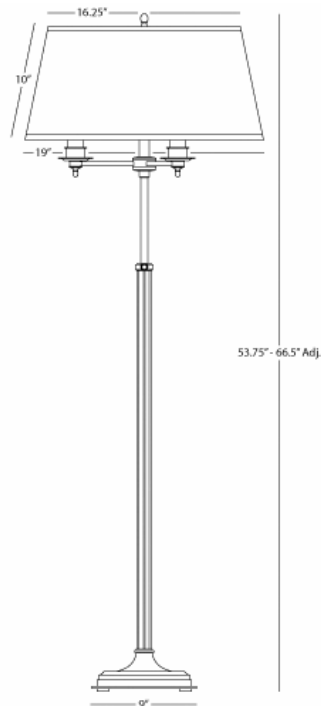

WINSTON

2144

Adjustable 5-Way Floor Lamp

3-60W, 1-100W Max.

Bulb Type: A

Switch: 5-Way

Dark Natural Brass over Brass

Driftwood Linen Shade w/

Brown Tape Trim

FINISH / SHADE OPTION:

D2144 - Dark Antique Nickel

Oyster Linen Shade w/

Gray Fabric Tape Trim

**** Available for Quick SHIP ****