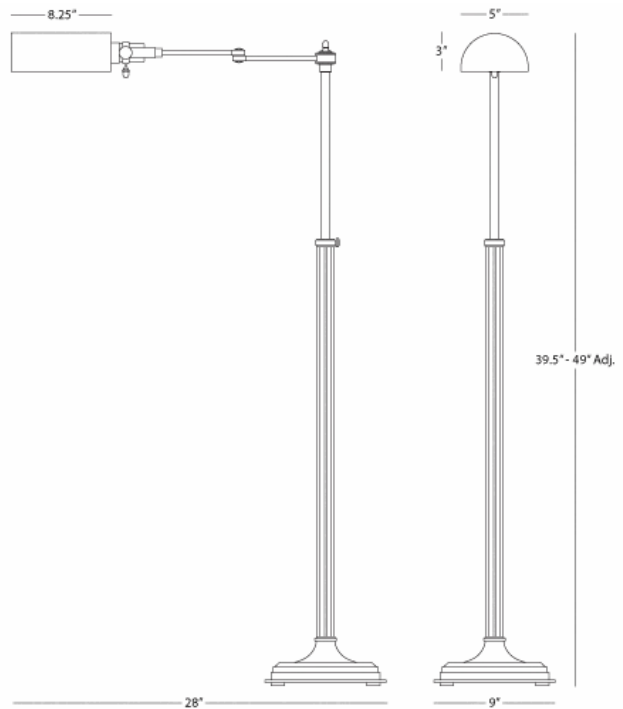

WINSTON

2145

Adjustable Swing Arm Pharmacy Floor Lamp

1-100W Max.

Bulb Type: A

Switch: Full Range Dimmer

Dark Natural Brass over Metal

Metal Shade

FINISH OPTION:

D2145 - Dark Antique Nickel

**** Available for Quick SHIP ****