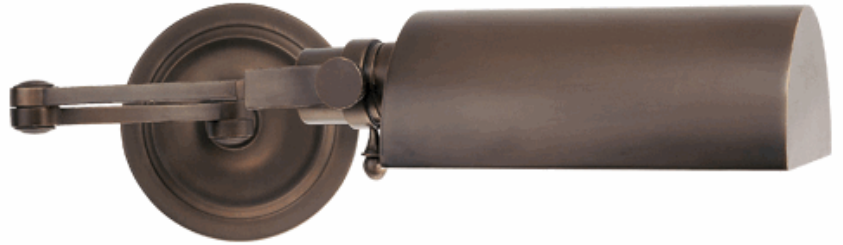

WINSTON

2148

Pharmacy Wall Swinger

1-100W Max.

Bulb Type: A

Switch: Full Range Dimmer

24" Cord Cover or Convertible Direct Wire

Dark Natural Brass

Metal Shade

FINISH OPTION:

D2148 - Dark Antique Nickel

**** Available for Quick SHIP ****