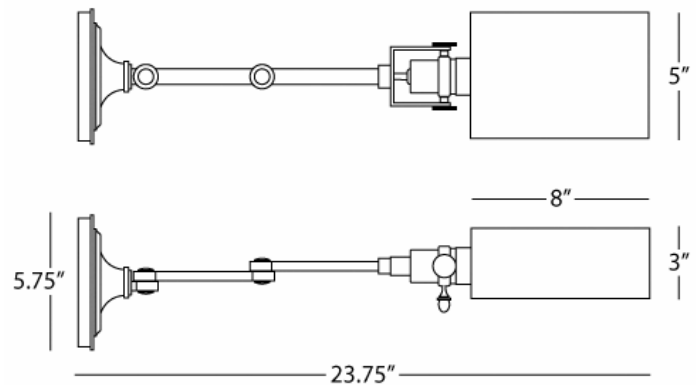

** Available for Quick SHIP **