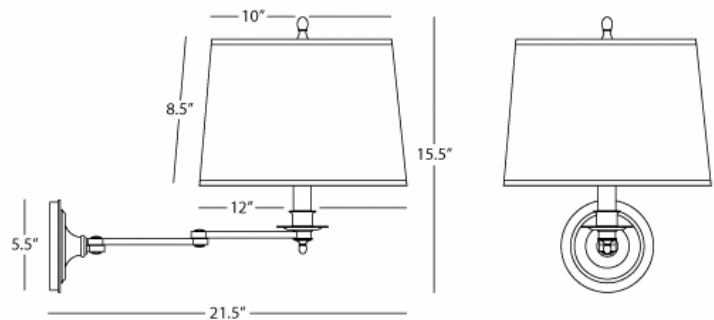

** Available for Quick SHIP **