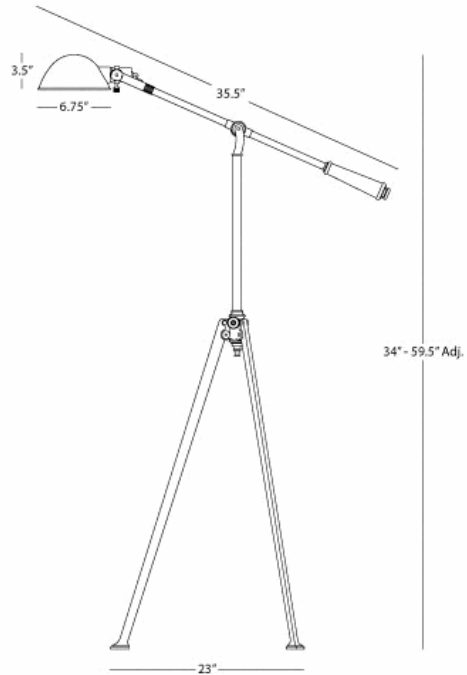

WINSTON

2151

Tripod Pharmacy Floor Lamp

1 - 60W Max.

Bulb Type: A

Switch: Hi - Lo Dimming

Dark Natural Brass over Metal

Metal Shade

FINISH OPTION:

D2151 - Dark Antique Nickel

**\*\* Available for Quick SHIP \*\***