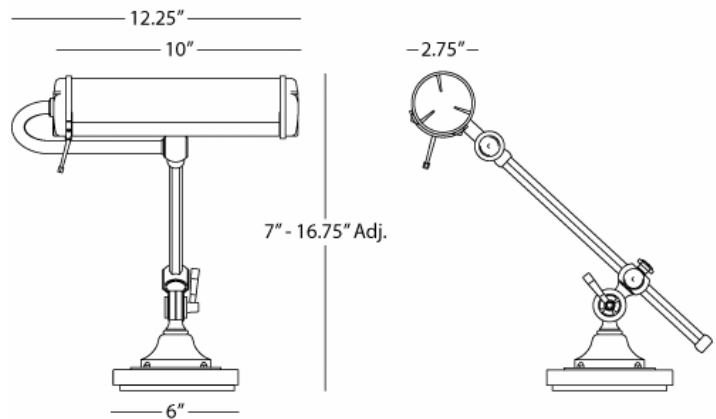

WINSTON

2152

Adjustable Bankers Lamp

1-60W Max.

Bulb Type: T10 Tubular

Switch: Hi-Lo Line Switch

Dark Natural Brass

Metal Shade

FINISH OPTION:

D2152 - Dark Antique Nickel

** Available for Quick SHIP **