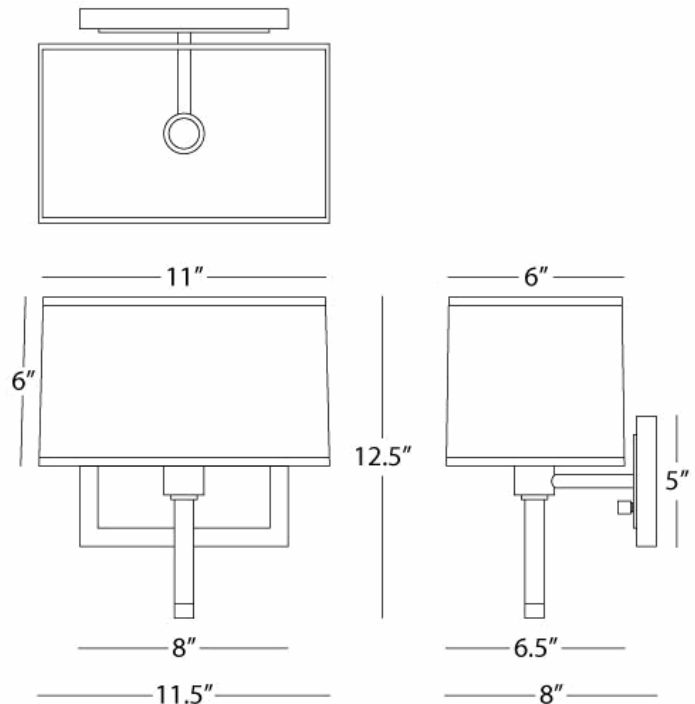

** Available for Quick SHIP **