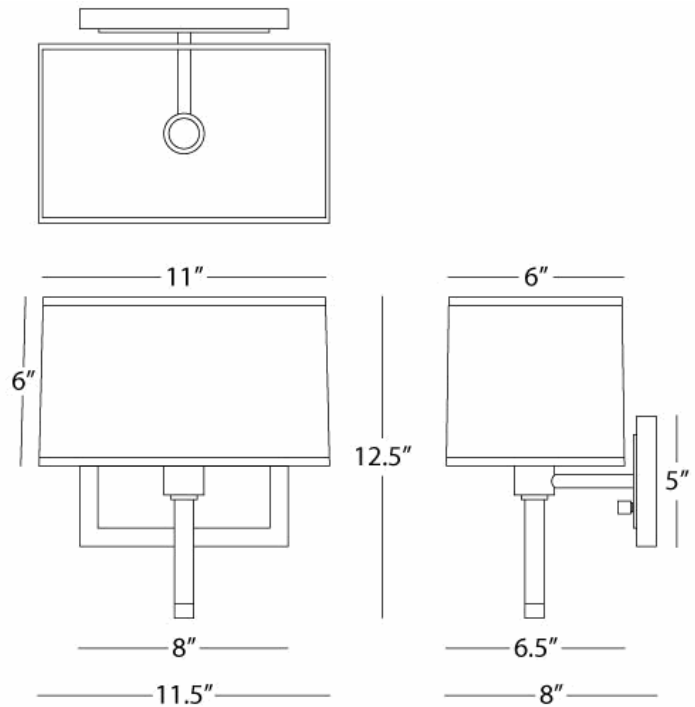

** Available for Quick SHIP **