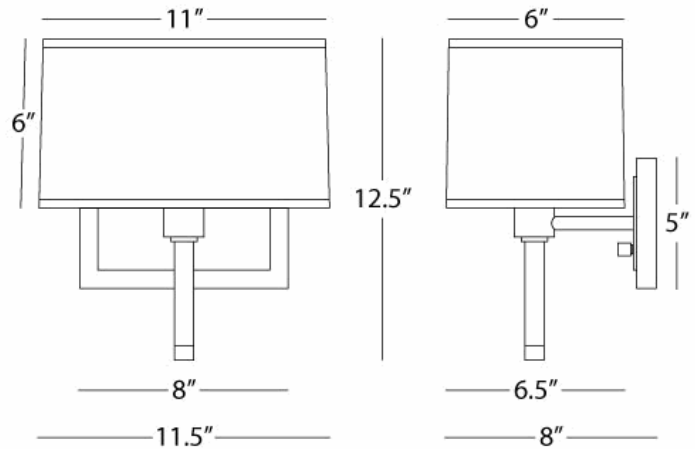

** Available for Quick SHIP **