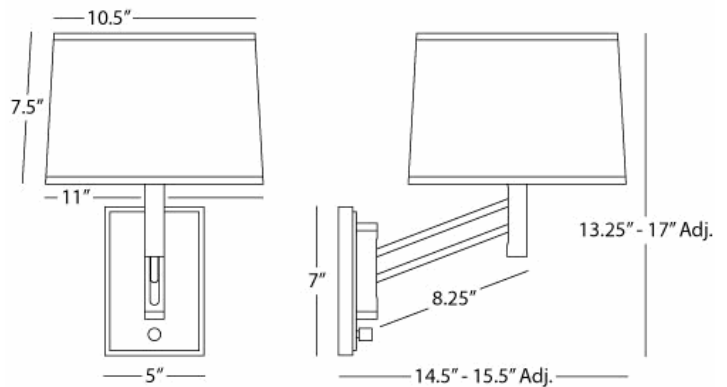

** Available for Quick SHIP **