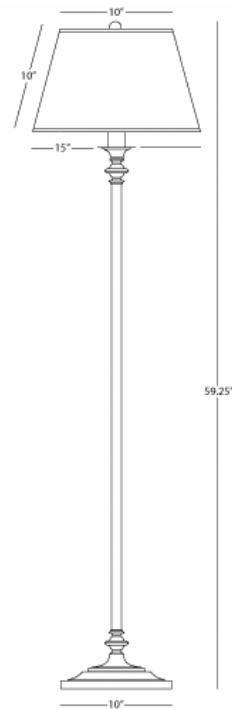

WILTON

2606

Club Floor Lamp

1-150W Max.

Bulb Type: A

Switch: 3-Way

Antique Rust Finish over Metal

Cloud Parchment Shade

SHADE OPTION:

2606X - Golden Saki Fabric

** Available for Quick SHIP **