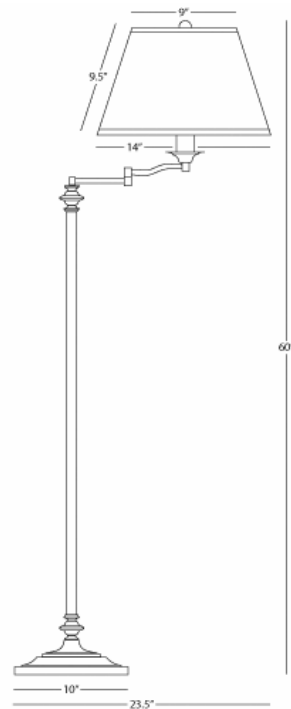

WILTON

2607

Swing Arm Floor Lamp

1-150W Max.

Bulb Type: A

Switch: 3-Way

Antique Rust Finish over Metal

Cloud Parchment Shade

SHADE OPTION:

2607X - Golden Saki Fabric

** Available for Quick SHIP **