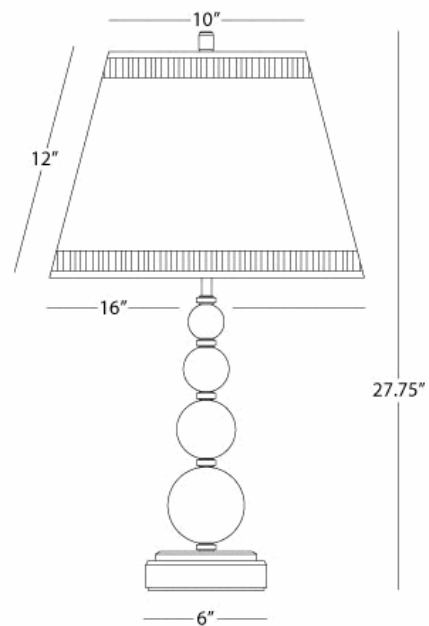

**GODDESS**

**3307**

**Venus Table Lamp**

**1-150W Max.**

**Bulb Type: A**

**Switch: Full Range Dimmer**

**Lead Crystal w/ Silver Plated Accents**

**White Mont Blanc Parchment Shade w/ Grosgrain Trim**