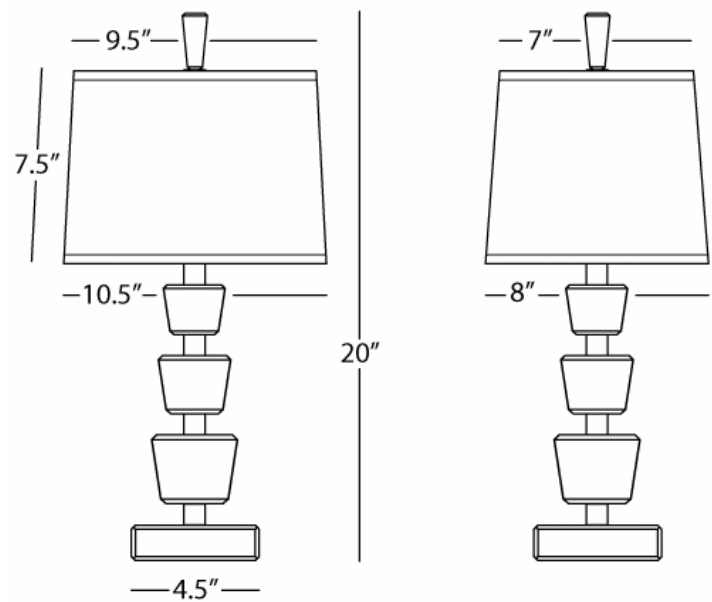

** Available for Quick SHIP **