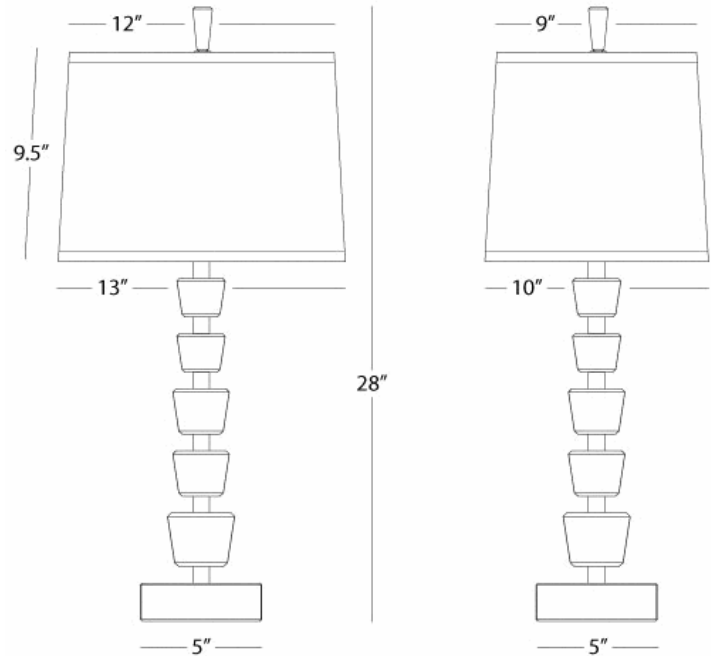

** Available for Quick SHIP **