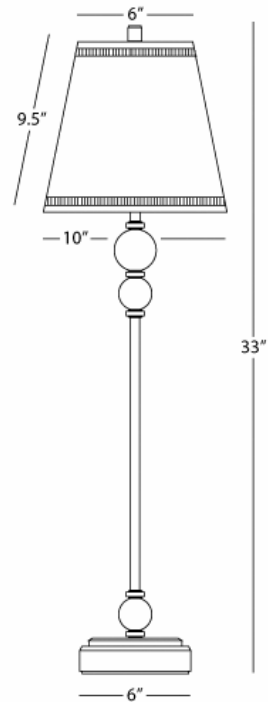

MUSE

3315

Urania Buffet Table Lamp

1-100W Max.

Bulb Type: A

Switch: Full Range Dimmer

Lead Crystal w/ Silver Plated Accents

White Mont Blanc Parchment

Shade w/ Grosgrain Trim

** Available for Quick SHIP **