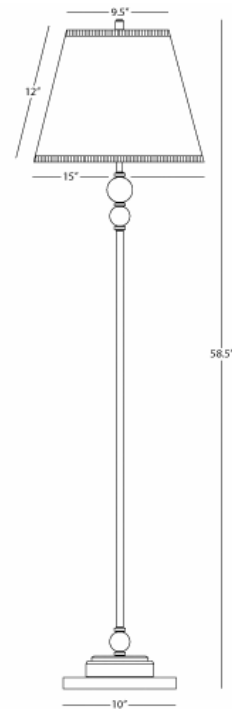

MUSE

3316

Erato Club Floor lamp

1-150W Max.

Bulb Type: A

Switch: Full Range Dimmer

Lead Crystal w/ Silver Plate Accents

White Mont Blanc Parchment

Shade w/ Grosgrain Trim

** Available for Quick SHIP **