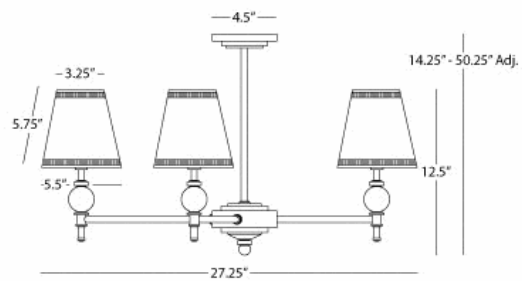

MUSE

3317

Thalia Chandelier

5-60W Max.

Bulb Type: B10 Candelabra

Direct Wire Only

Lead Crystal w/ Silver Plated Accents

White Mont Blanc Parchment

Shade w/ Grosgrain Trim

Susp. Hardware: 3pcs - 1/2" x 12" & 1pc - 1/2" x 6"

Extension Rods

**** Available for Quick SHIP ****