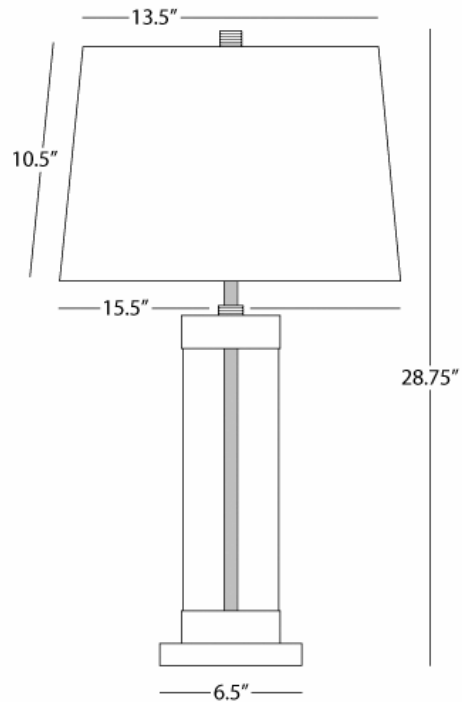

ANDRE

3318

Table Lamp

1-150W Max.

Bulb Type: A

Switch: Full Range Dimmer

Clear Glass Cylinder w/

Antique Brass Accents

Off White Cotton Shade w/

Rolled Edge Hem

FINISH OPTIONS:

D3318 - Dark Antique Nickel

Z3318 - Deep Patina Bronze

**** Available for Quick SHIP ****