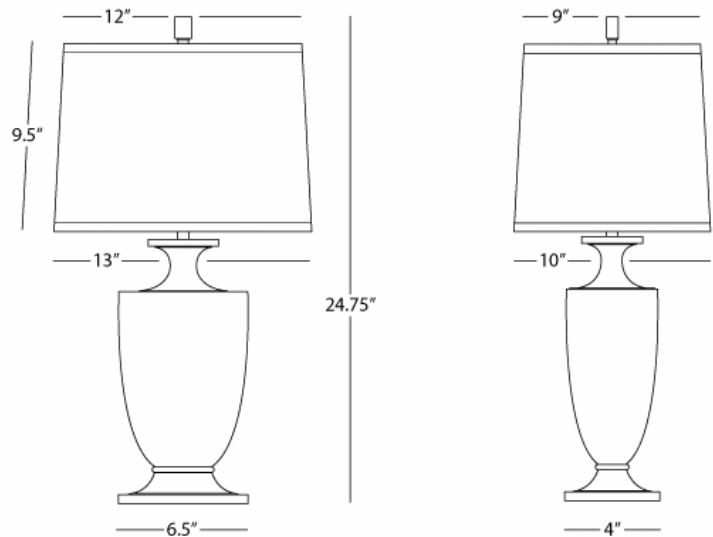

** Available for Quick SHIP **